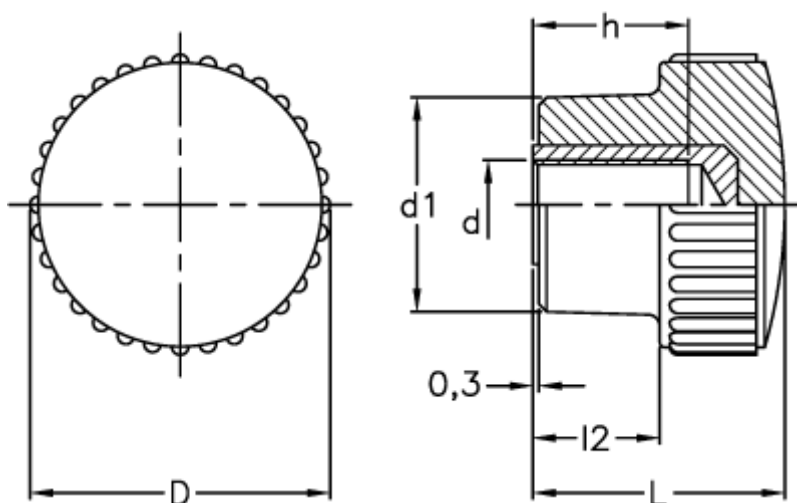

Data Sheet

Article number: 2302151123

Description: E+G Knurled knob
B.259/30 S-M10 CLEAN

Measures

D	= 31
d1	= 19
d 6H	= M10
h	= 17
L	= 32
l2	= 17